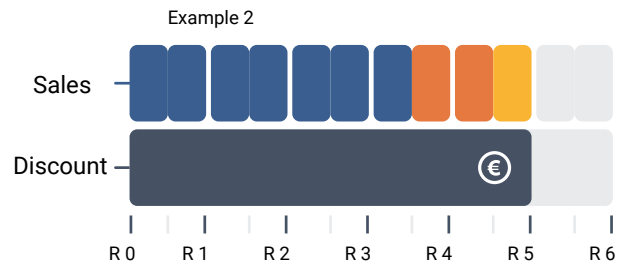

mobile repair starts **here.**

Sales versus Discount

Parts

Accessories

Tools

Discounts by category

Discount level	R0	R1	R2	R3	R4	R5	R6
Parts sales that are relevant for discounts Samsung - for iPhone/iPad						
Discounts on accessories from Promiz, Minim and Impact sales Promiz - Minim - Impact						
Tools sales that are relevant for discounts All tools						

Your discount

Discount level	R0	R1	R2	R3	R4	R5	R6
Discounts on parts for Samsung and iPhone/iPad	0%	1%	2%	3%	3.5%	4%	5%
Discounts on accessories from Promiz, Minim and Impact	0%	4%	6%	10%	12%	14%	15%
Early payment discount (optional)	0%	1%	1%	1%	1.5%	1.5%	1.5%
Required monthly sales in euros (accessories x 5)	0 > 1.000	1.000 > 2.500	2.500 > 10k	10k > 15k	15k > 20k	20k > 30k	30k > 50k